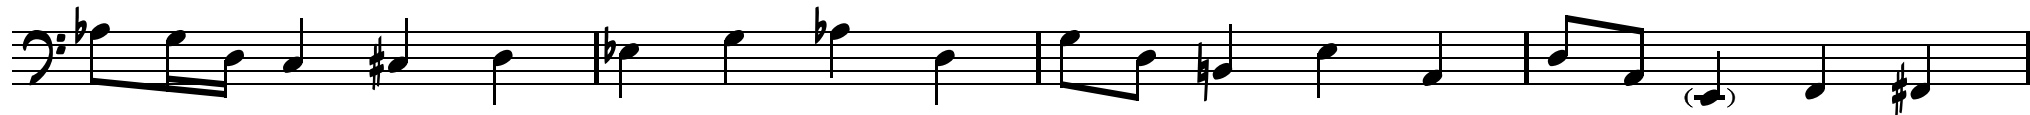

309 Ab7b9#11

G7b9#11