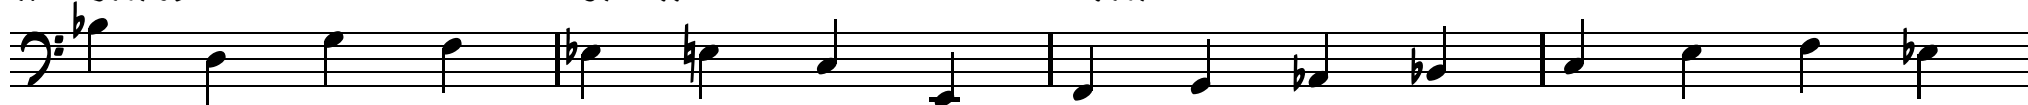

G7b9

Cmaj7

41 **Gm7b5**