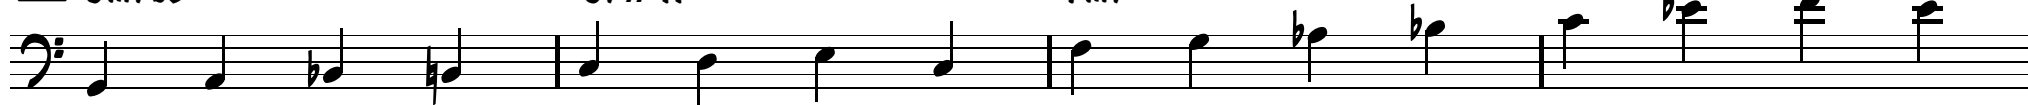

G7b9

Cmaj7

2 **Gm7b5**